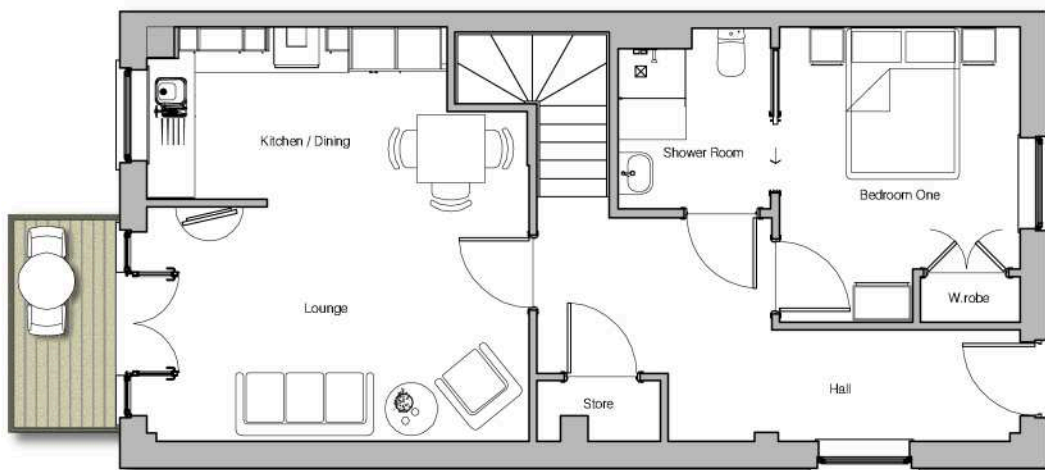

Woodland View Apartment 22

Internal measurements total area 100.6 sq. m (1083 sq.ft.)

	Metric	Imperial
Lounge, Kitchen /Dining	5060 x 5480mm	16'7" x 18'
Bedroom 1	3385 x 3905mm	10'5" x 21'10"
En-suite	2015 x 2390mm	6'7" x 7'10"
Bedroom 2	4115 x 3380mm	13'6" x 11'1"
Shower Room	2735 x 3360mm	9' x 11'

All layouts/dimensions are for illustrative purposes only. Maximum dimensions shown.