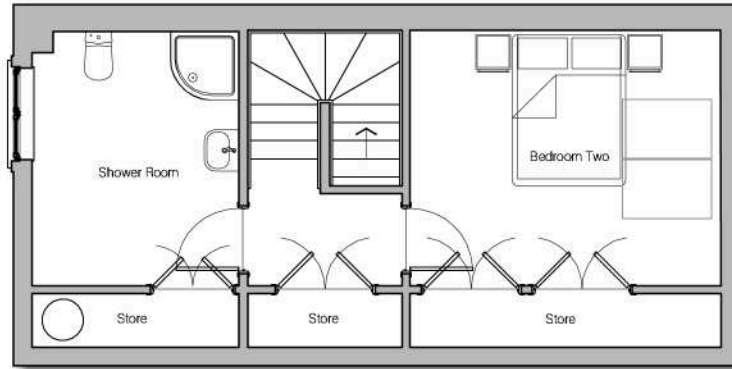

Woodland View Apartment 22

Internal measurements total area 100.6 sq. m (1083 sq.ft.)

	Metric	Imperial
Lounge, Kitchen /Dining	5060 x 5480mm	16'7" x 18'
Bedroom 1	3385 x 3905mm	10'5" x 21'10"
En-suite	2015 x 2390mm	6'7" x 7'10"
Bedroom 2	4115 x 3380mm	13'6" x 11'1"
Shower Room	2735 x 3360mm	9' x 11'

All layouts/dimensions are for illustrative purposes only. Maximum dimensions shown.