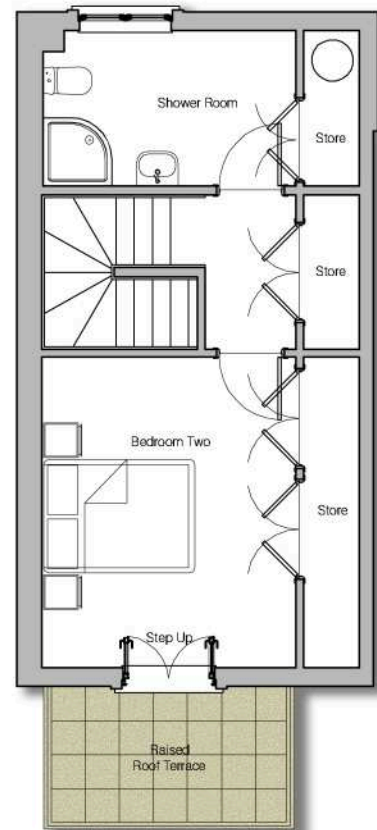

# Mulberry House Apartment 29

Internal measurements total area 94.3 sq. m (1015 sq.ft.)

	Metric	Imperial
Lounge, Kitchen /Dining	5510 x 4385mm	18'1" x 14'5"
Bedroom 1	3835 x 3180mm	12'7" x 10'5"
En-suite	2430 x 2015mm	8' x 6'7"
Bedroom 2	3360 x 4115mm	11' x 13'6"
Shower Room	3340 x 2060mm	11' x 6'9"

All layouts/dimensions are for illustrative purposes only. Maximum dimensions shown.