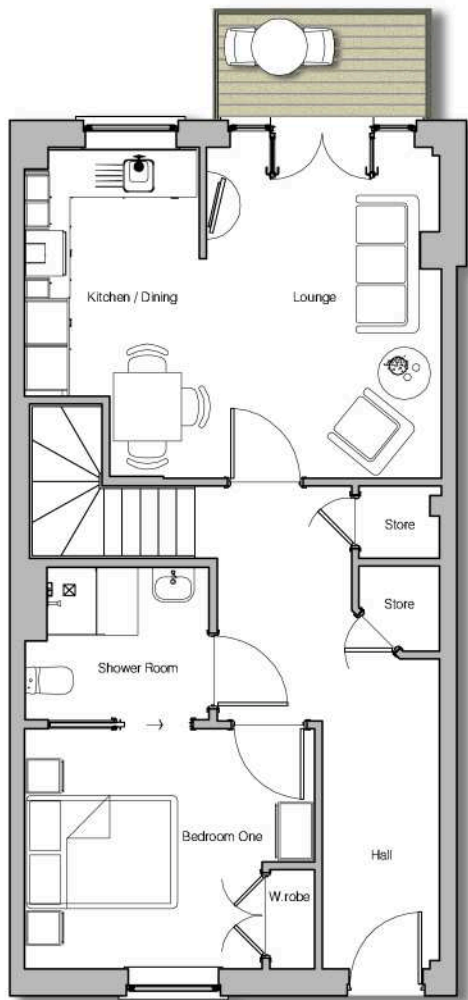

# Mulberry House Apartment 29

Internal measurements total area 94.3 sq. m (1015 sq.ft.)

	Metric	Imperial
Lounge, Kitchen /Dining	5510 x 4385mm	18'1" x 14'5"
Bedroom 1	3835 x 3180mm	12'7" x 10'5"
En-suite	2430 x 2015mm	8' x 6'7"
Bedroom 2	3360 x 4115mm	11' x 13'6"
Shower Room	3340 x 2060mm	11' x 6'9"

All layouts/dimensions are for illustrative purposes only. Maximum dimensions shown.